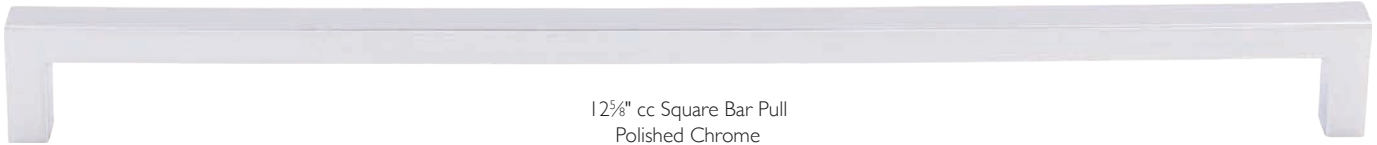

# Nouveau Collection

---

M1171 - 6 $\frac{5}{16}$ " cc Tapered Bar Pull in Flat Black

# Nouveau Collection

12" cc Square Bar Appliance Pull  
Polished Nickel

12<sup>5</sup>/<sub>8</sub>" cc Square Bar Pull  
Polished Chrome

12" cc Square Bar Pull  
Brushed Satin Nickel

8<sup>1</sup>/<sub>2</sub>" cc Square Bar Pull  
Ash Gray

M2140 - 7<sup>7</sup>/<sub>16</sub>" cc Pull in Brushed Satin Nickel

7<sup>7</sup>/<sub>16</sub>" cc Square Bar Pull  
Tuscan Bronze

6<sup>5</sup>/<sub>16</sub>" cc Square Bar Pull  
Honey Bronze

5<sup>1</sup>/<sub>16</sub>" cc Square Bar Pull  
Flat Black